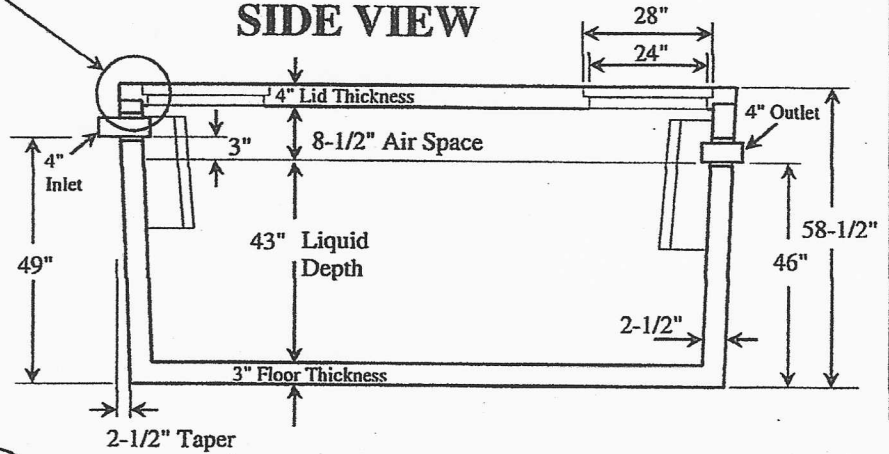

**500 Gallon - Rev. C
Single Compartment Septic Tank**

TOP VIEW

Enlarged Detail

SIDE VIEW

Manhole Openings