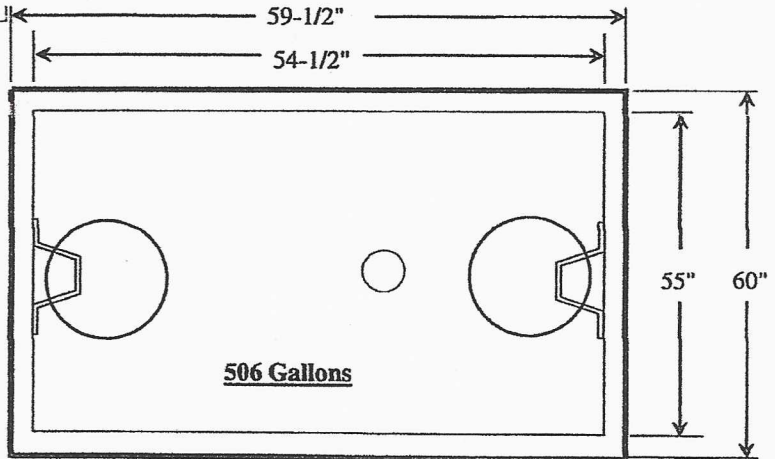

**500 Gallon - Rev. C
Single Compartment Septic Tank**

TOP VIEW

Enlarged Detail

SIDE VIEW

Manhole Openings